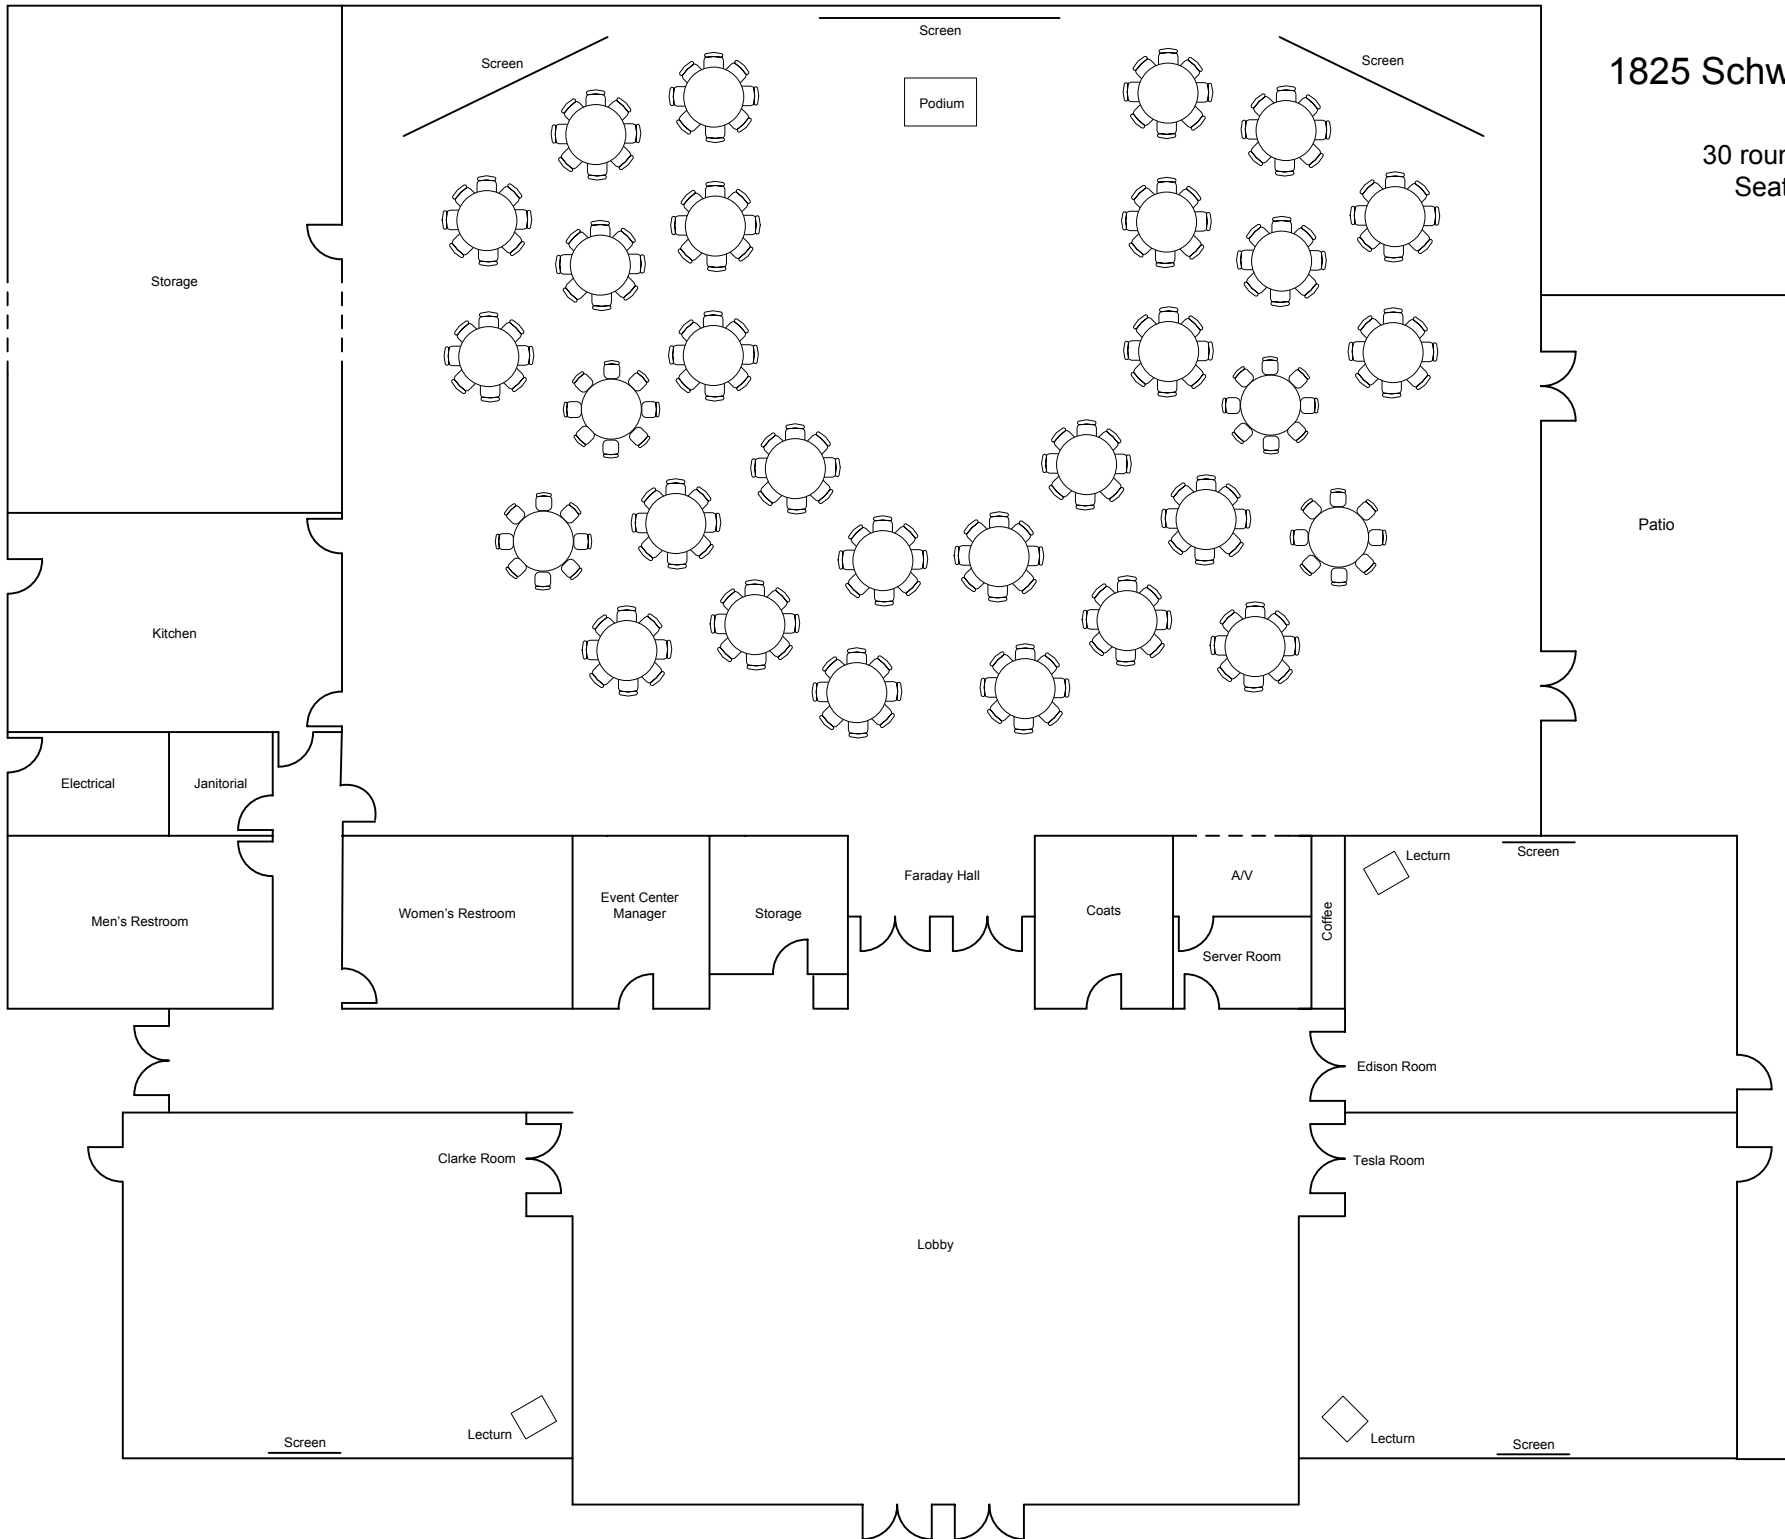

1825 Schweitzer Drive

30 round tables
Seats 240

Garden Area

Patio

Storage

Kitchen

Electrical

Janitorial

Men's Restroom

Women's Restroom

Event Center Manager

Storage

Faraday Hall

Coats

A/V

Server Room

Coffee

Lecturn

Screen

Edison Room

Tesla Room

Lobby

Clarke Room

Screen

Lecturn

Lecturn

Screen

Screen

Podium

Screen