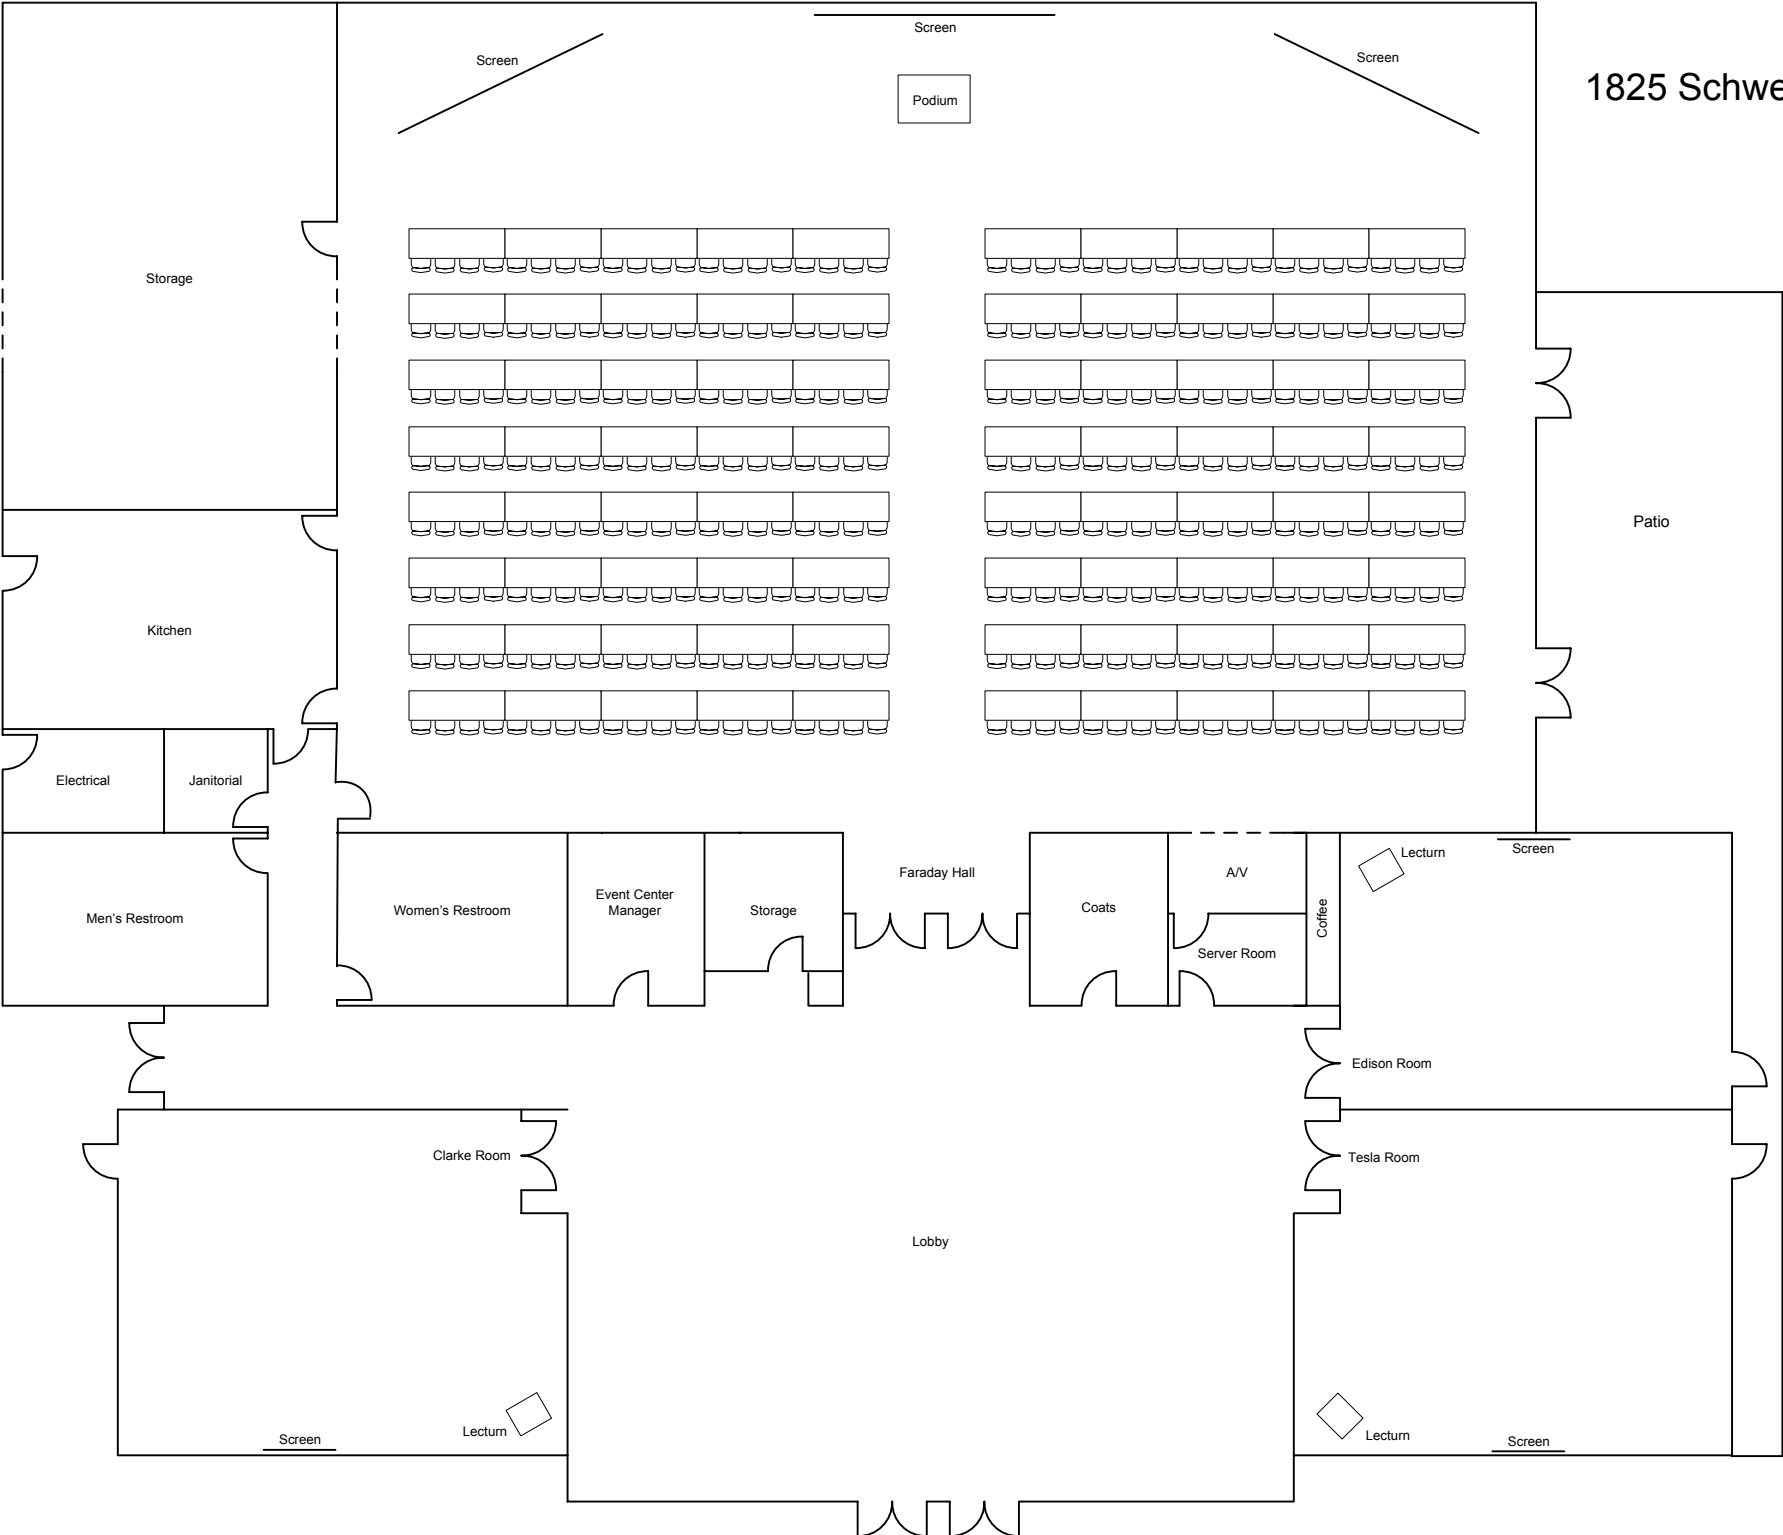

1825 Schweitzer Drive

Garden Area

Storage

Screen

Screen

Screen

Podium

Kitchen

Electrical

Janitorial

Men's Restroom

Women's Restroom

Event Center Manager

Storage

Faraday Hall

Coats

A/V

Server Room

Coffee

Lecturn

Screen

Patio

Clarke Room

Lobby

Edison Room

Tesla Room

Screen

Lecturn

Lecturn

Screen