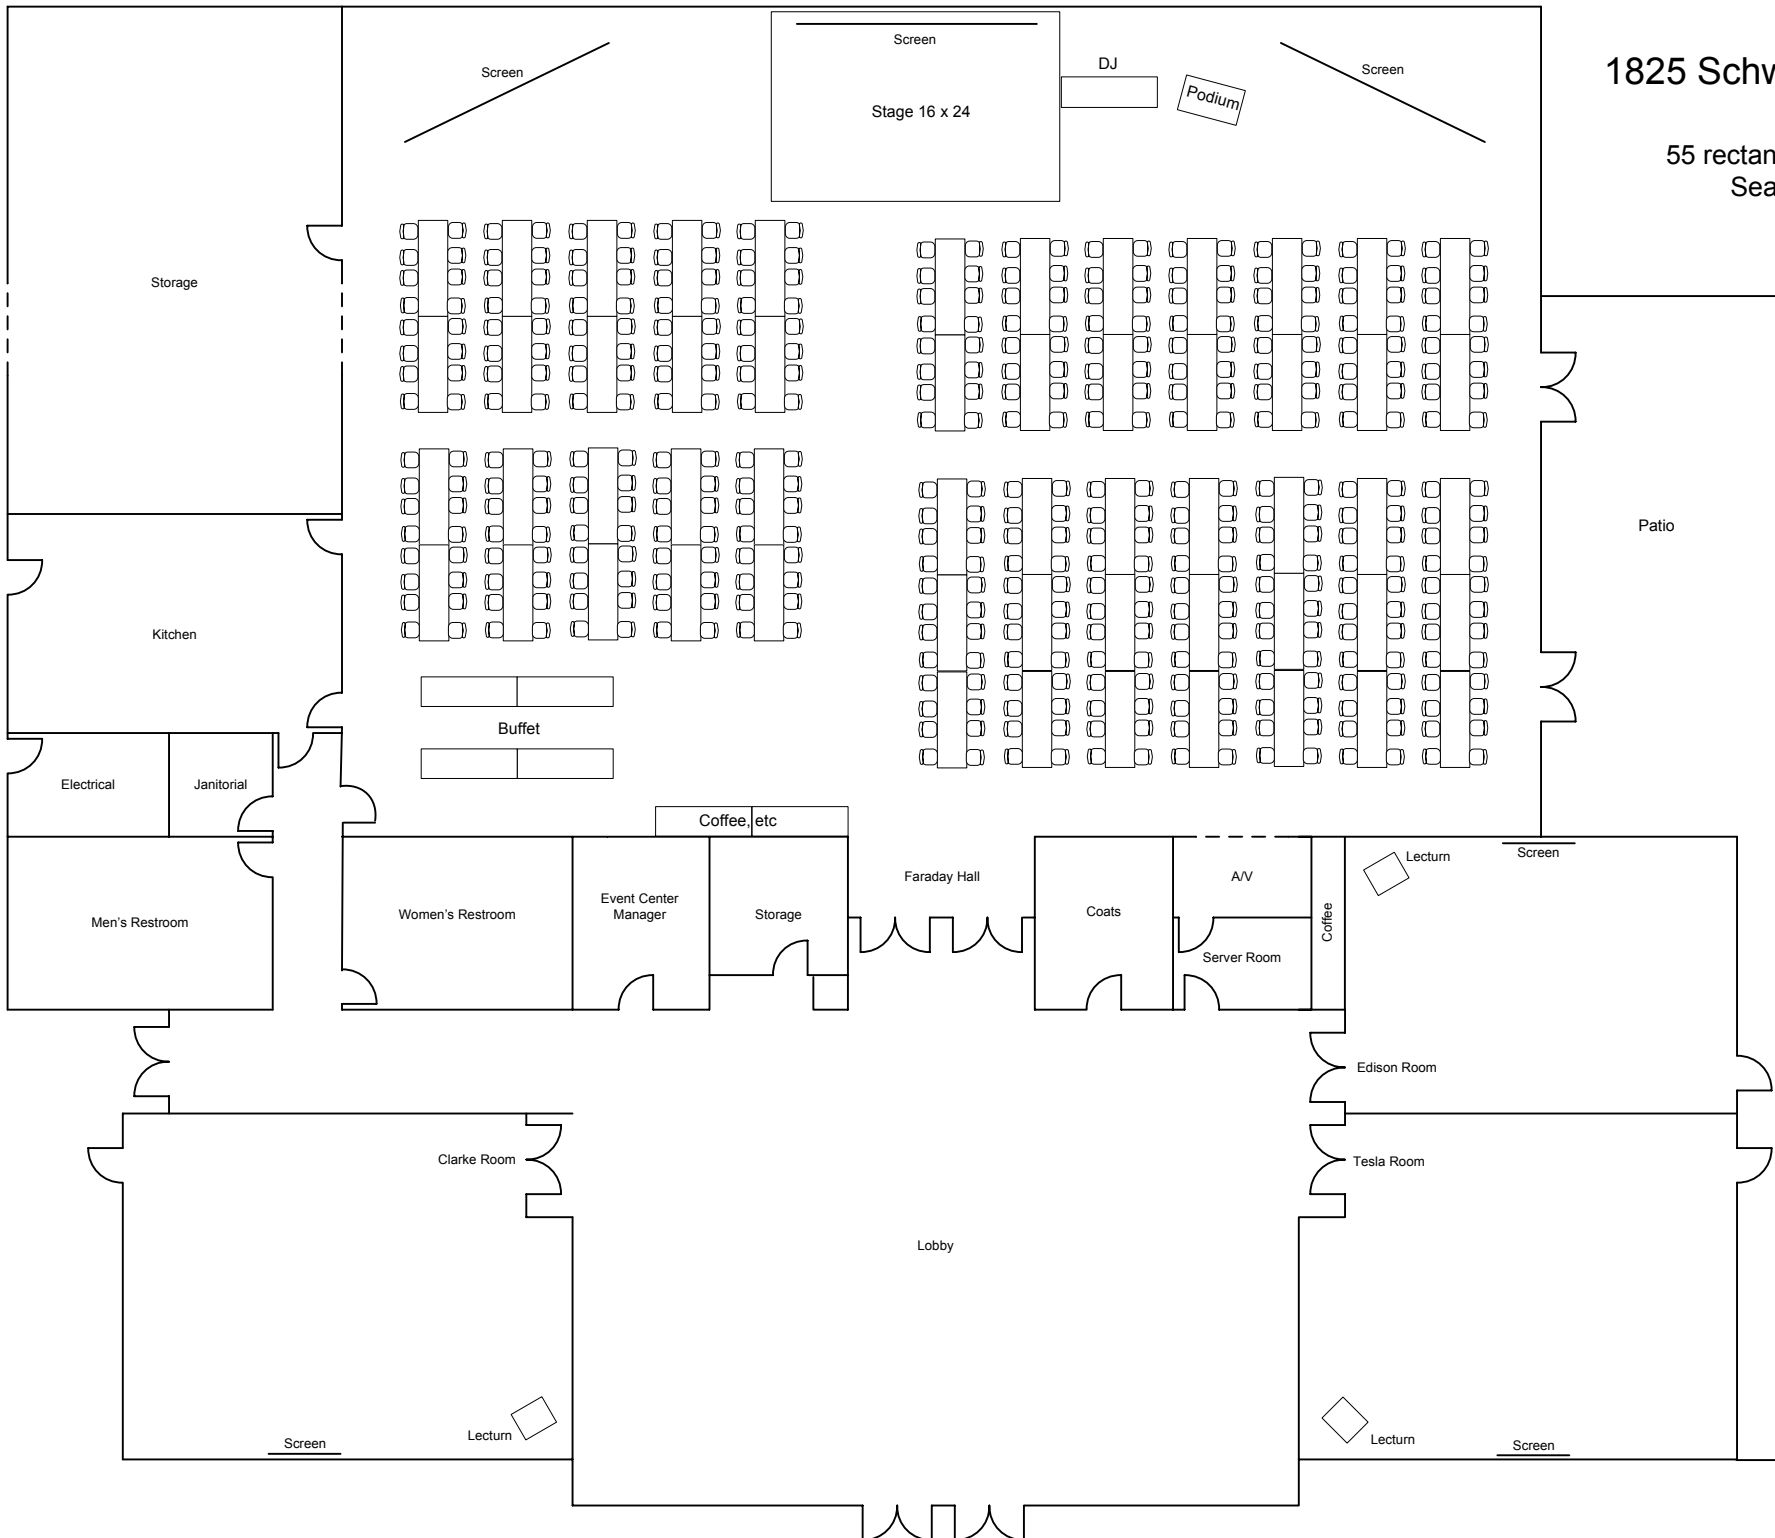

1825 Schweitzer Drive

55 rectangular tables
Seats 440

Garden Area

Patio

Screen

Screen

DJ

Podium

Screen

Storage

Kitchen

Buffet

Electrical

Janitorial

Coffee, etc

Faraday Hall

Coats

Server Room

Coffee

Lecturn

Screen

Men's Restroom

Women's Restroom

Event Center Manager

Storage

Clarke Room

Screen

Lecturn

Lobby

Edison Room

Tesla Room

Lecturn