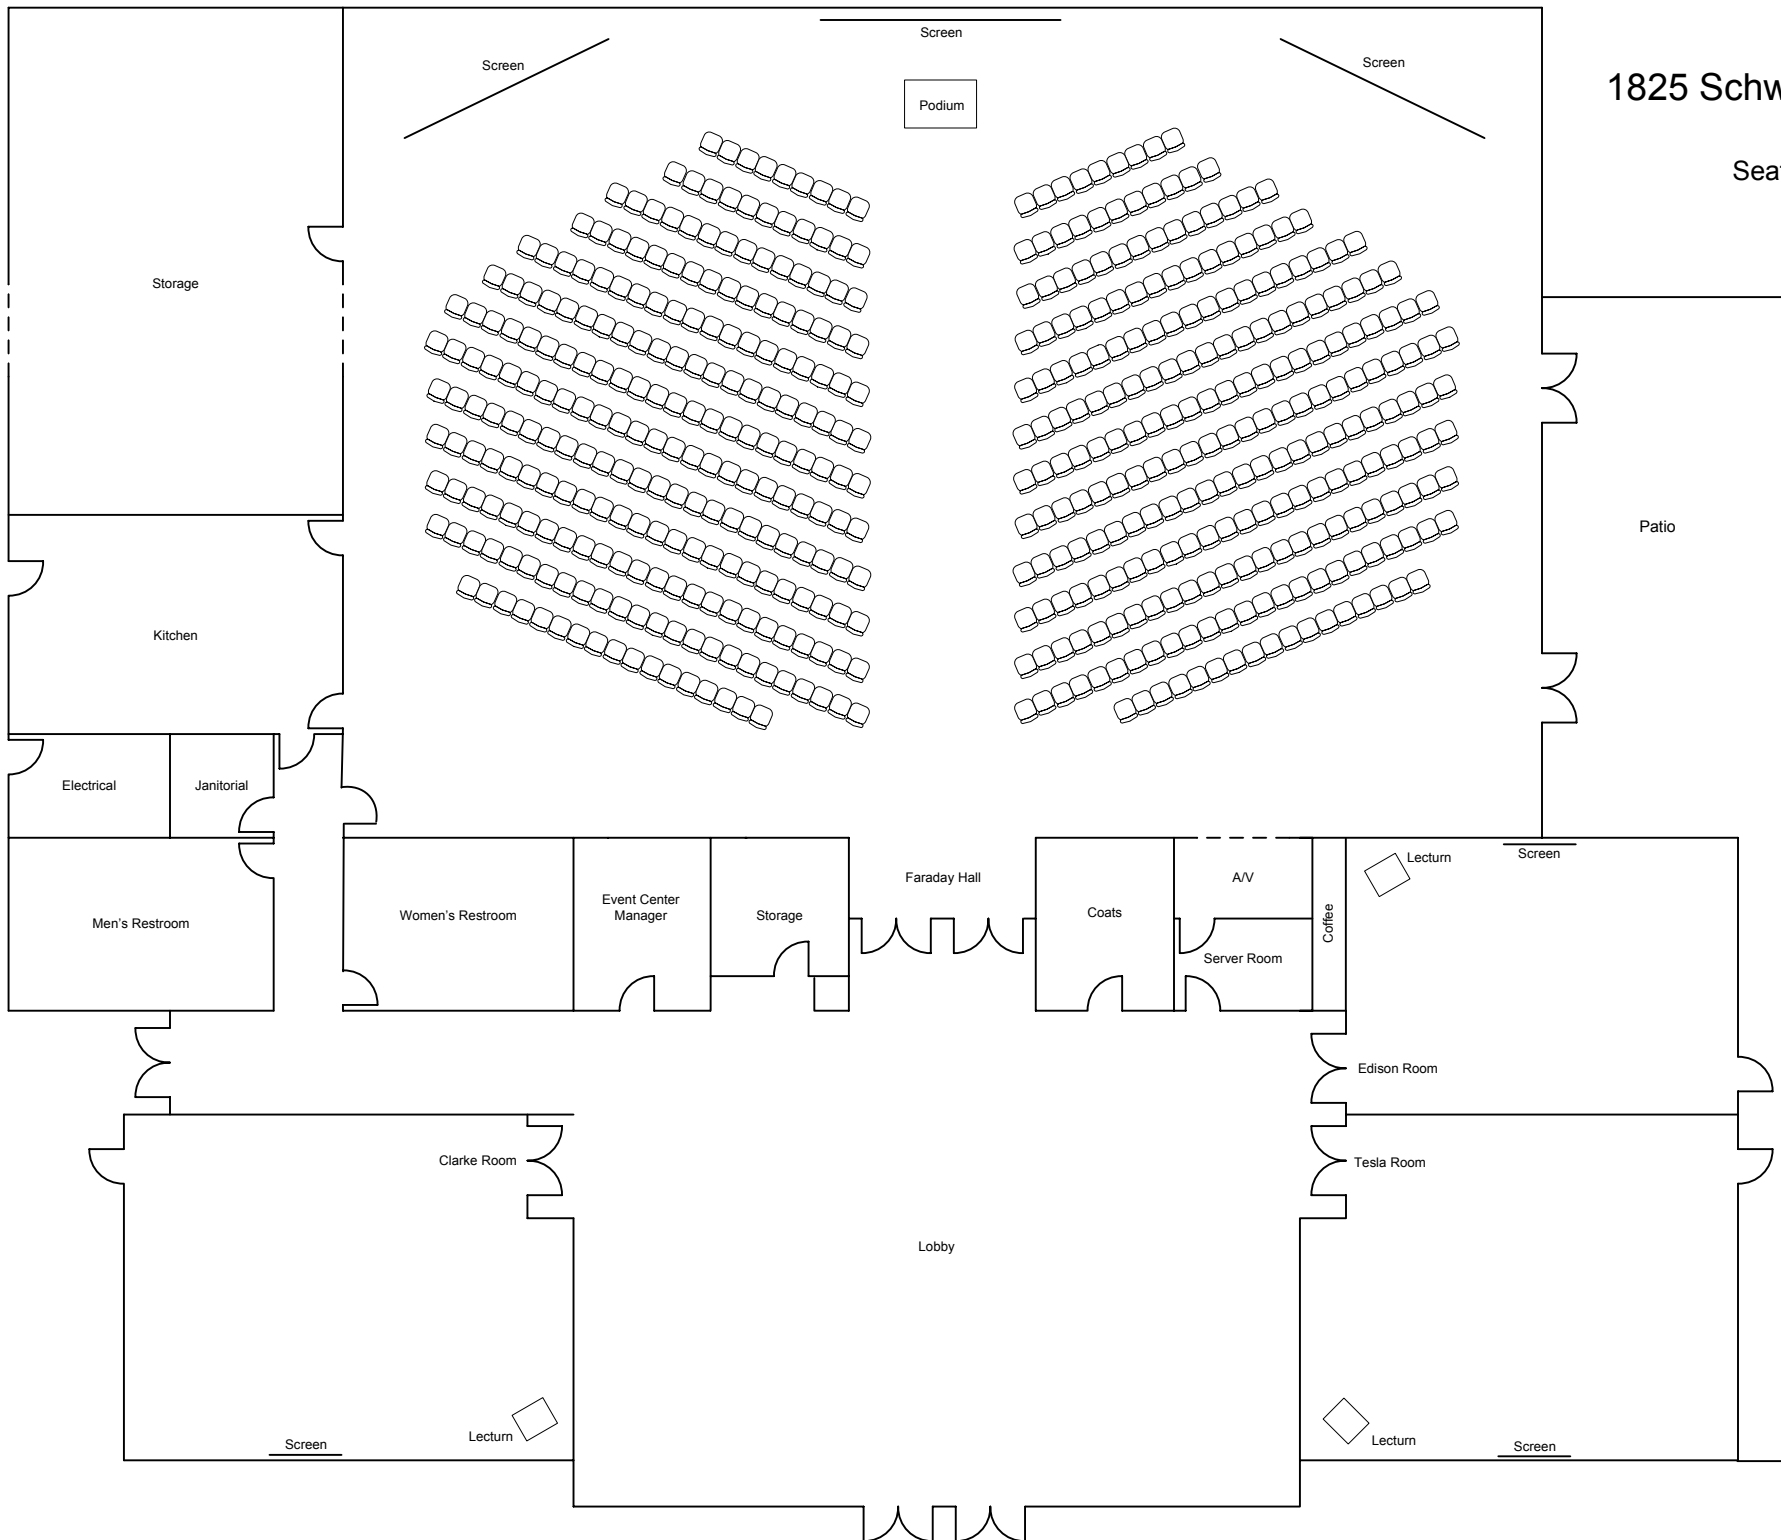

1825 Schweitzer Drive

Seats 500

Garden Area

Patio

Screen

Screen

Screen

Podium

Storage

Kitchen

Electrical

Janitorial

Men's Restroom

Women's Restroom

Event Center Manager

Storage

Faraday Hall

Coats

A/V

Server Room

Coffee

Lectern

Screen

Edison Room

Tesla Room

Clarke Room

Lobby

Screen

Lectern

Lectern

Screen