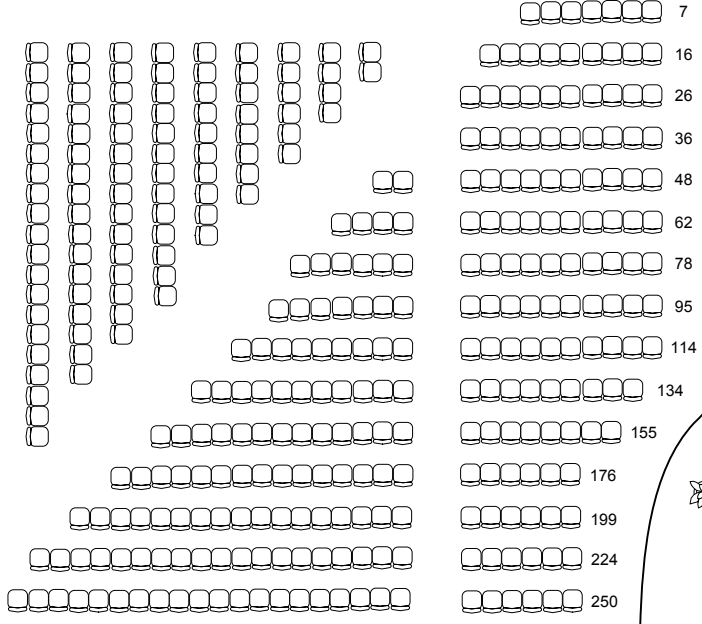

6' diagonal aisle with
4' straight side aisles
Seats 503

Patio

Lawn Area

1825 Schweitzer Drive