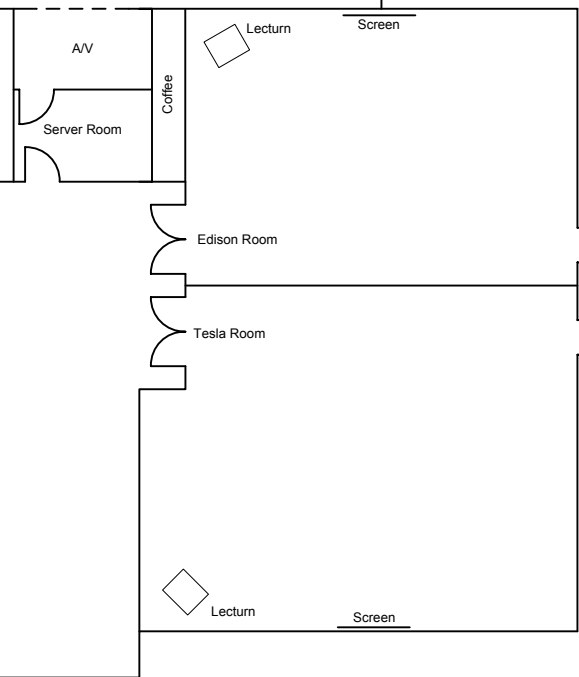

6' diagonal aisle with
4' straight side aisles
Seats 503

Patio

Lawn Area

1825 Schweitzer Drive